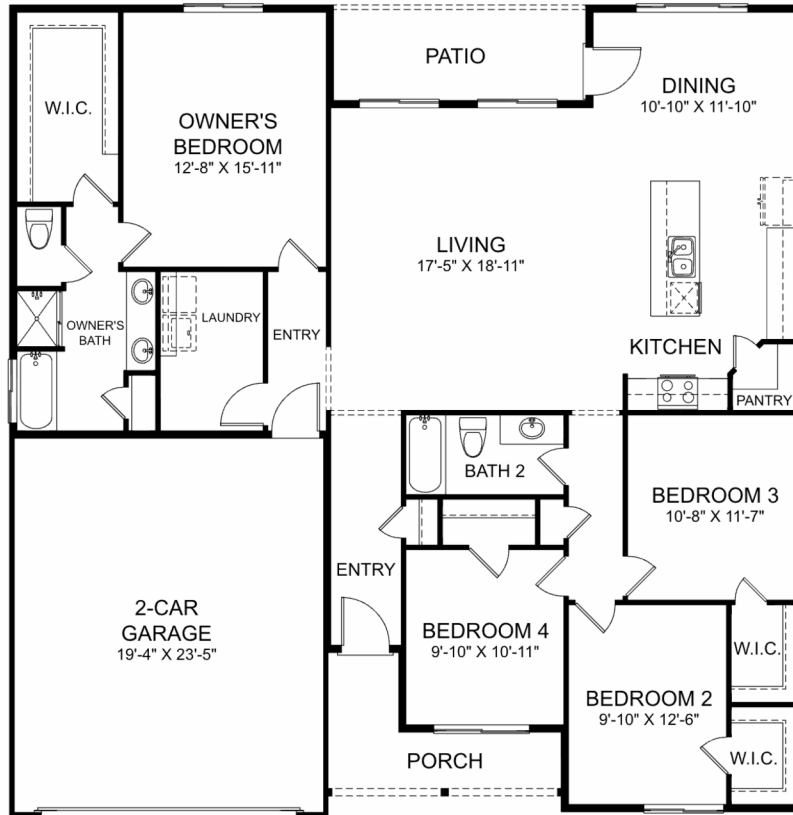

## unique features:

- Luxury Owner's Suite w/ separate toilet room, full bath and shower
- Large connected living areas
- Mudroom and Laundry Room
- Front Porch and Back Patio
- Optional features: Basement, Front Office, Bonus Room over the Garage

4

2

2-3

1,970 SQFT - 4,319 SQFT

## main floor